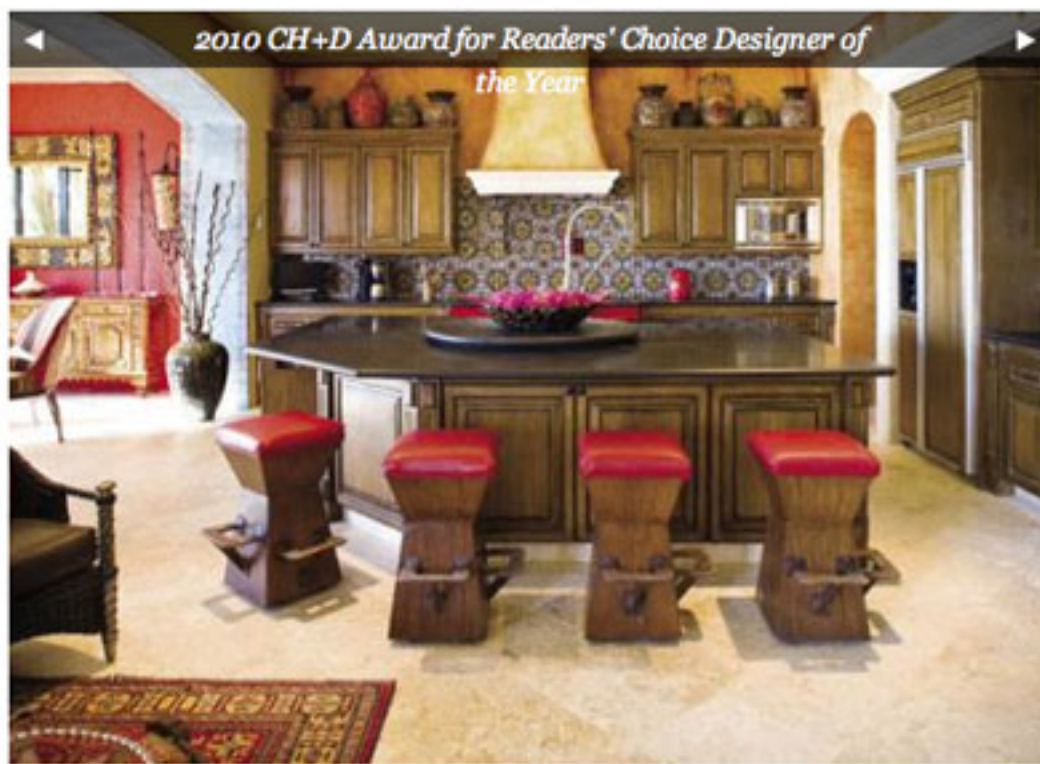

Inspiration Rooms: Find Your Style

This Room: 2010 CH+D Award for Readers' Choice Designer of the Year
Room Type: Kitchen
Room Style: Bohemian
Photographer: Drew Neerdaels and Grey Crawford
Designer: Sandra Espinet