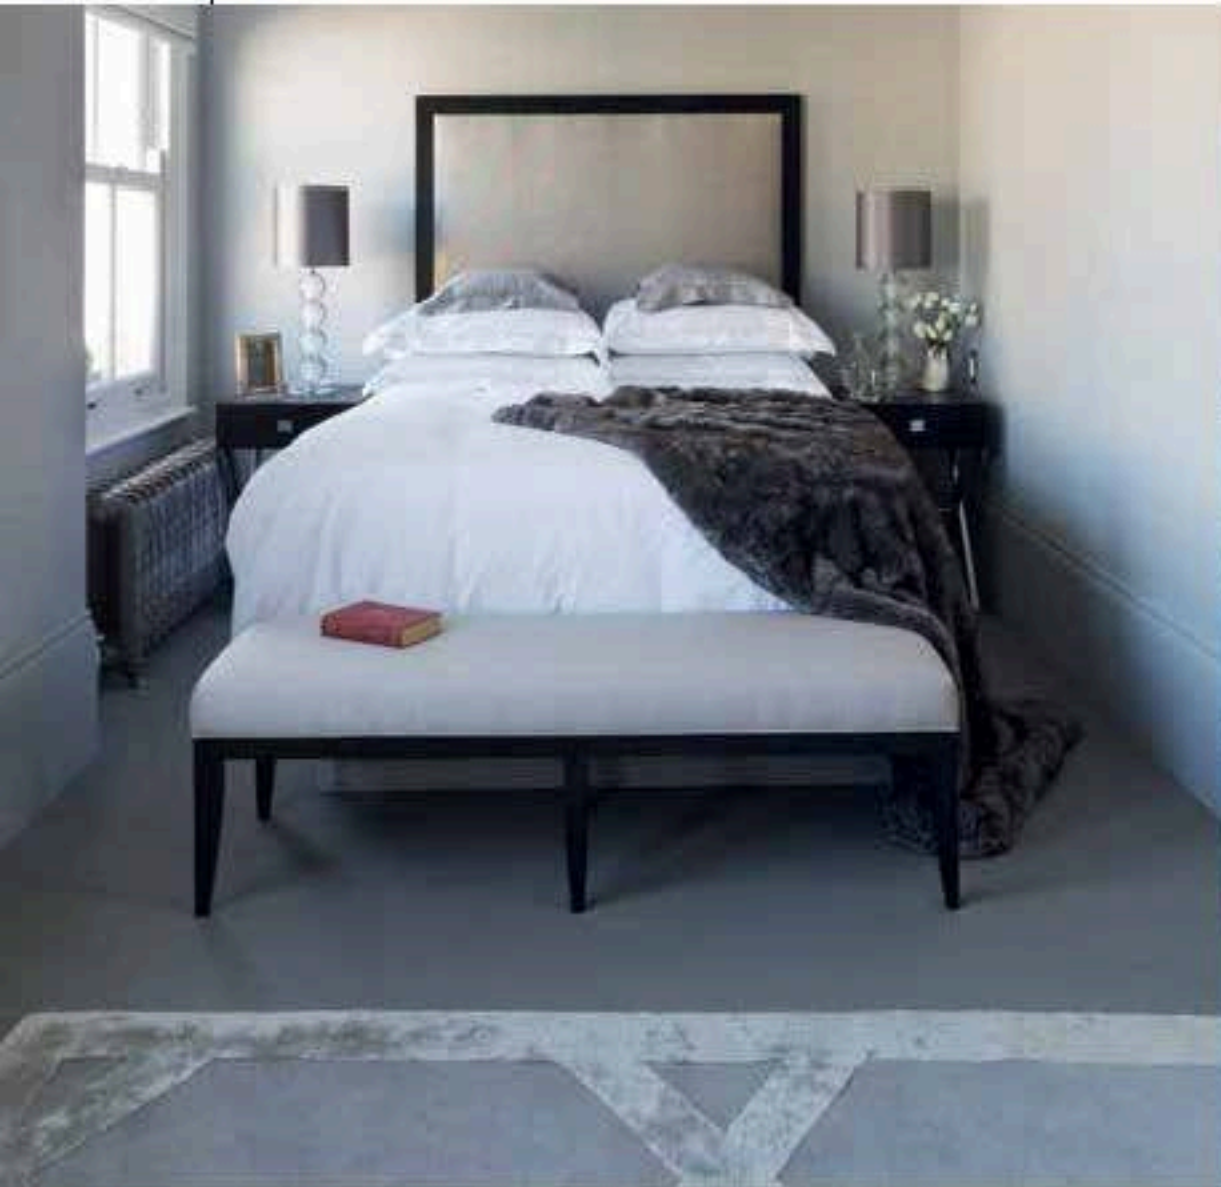

020 7751 0075 or www.cochranedesign.com

Sandra Espinet

This house is located in the exclusive gated community of Villas del Mar in San José del Cabo, Mexico. The guesthouse is a separate space that is accessible through a stone staircase and has its own mini pool, outdoor shower and private fire pits. The client asked interior designer Sandra Espinet to create a separate space for his sister so she could enjoy her own privacy. "By the time we came around to designing the guest house we already had a design theme and colour palettes," says Sandra, "so it was an extension of the main house – contemporary but with a natural, warm twist." The stand-out feature of this bedroom is the bespoke oak headboard.

www.sandraespinet.com

San Quentin Baxter two-drawer nightstand, £235, Barker and Stonehouse. 0333 355 9359 or www.barkerandstonehouse.co.uk

Oswald Tufted Slipper chair, £449, West Elm. 0800 404 9780 or www.westelm.co.uk